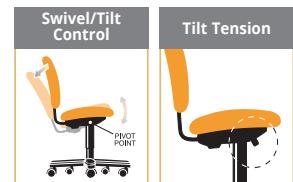

BIG & TALL COLLECTION MODEL NO. 11667BLK BIG & TALL HIGH BACK CHAIR W/BLACK BASE

CHAIR FUNCTIONS

Adjusts "up and down" seat height relative to the floor.

Allows seat "Rotation" in a full circle.

Places the "pivot point" directly above the base center and allows the user to lean back in a seated position.

Allows user to adjust "resistance" with which chair reclines or tilts.

Back Profile

Side Profile

DESCRIPTION

- Upholstered in beautiful, black bonded leather
- Padded armrests
- 360° Swivel
- Swivel/tilt control
- Large weight capacity, ultra durable & sturdy
- Greenguard Certified
- ANSI/BIFMA
- Weight Capacity (LBS): 500
- Product Weight (LBS): 62.83

DIMENSIONS

Overall: 29¹/₁₆"W x 34⁵/₁₆"D x 47¹/₄-50¹³/₁₆"H
Seat: 21¹/₈"W x 23⁷/₈"D x 19¹⁵/₁₆-23¹/₁₆"H

MATERIAL ATTRIBUTES

Bonded Leather
Plastic Base & Frame
Plastic Casters

SHIPPING DETAILS

Carton Length: 33.61"
Carton Depth: 26.57"
Carton Height: 17.32"
Carton Weight (LBS): 73.19