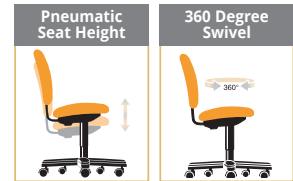

BIG & TALL COLLECTION MODEL NO. 11667BLK BIG & TALL HIGH BACK CHAIR W/BLACK BASE

CHAIR FUNCTIONS

Adjusts "up and down" seat height relative to the floor.

Allows seat "Rotation" in a full circle.

Places the "pivot point" directly above the base center and allows the user to lean back in a seated position.

Allows user to adjust "resistance" with which chair reclines or tilts.

Back Profile

Side Profile

DESCRIPTION

- Upholstered in beautiful, black bonded leather
- Padded armrests
- 360° Swivel
- Swivel/tilt control
- Large weight capacity, ultra durable & sturdy
- Greenguard Certified
- ANSI/BIFMA
- Weight Capacity (LBS): 500
- Product Weight (LBS): 62.83

DIMENSIONS

Overall: 29¹/₁₆"W x 34⁵/₁₆"D x 47¹/₄-50¹³/₁₆"H
Seat: 21¹/₈"W x 23⁷/₈"D x 19¹⁵/₁₆-23¹/₁₆"H

MATERIAL ATTRIBUTES

Bonded Leather
Plastic Base & Frame
Plastic Casters

SHIPPING DETAILS

Carton Length: 33.61"
Carton Depth: 26.57"
Carton Height: 17.32"
Carton Weight (LBS): 73.19